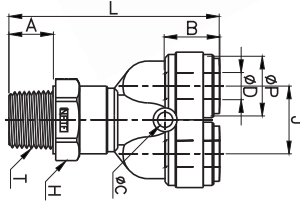

Male Swivel Y - HRWT

Male Y Fittings feature parallel push-to-connect ports opposed to a single male swivel thread.