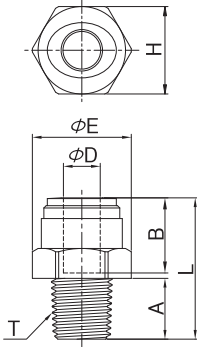

Fluidfit™ Push-to-Connect Fittings

Fluidfit™: Threaded Straight Fittings

Hex Male Straight – HPC

Hex Male Straight Fittings featuring a hex outer shape, allowing for simplified installation.

Fractional Tube Sizes

Model	Tube OD	Thread	Package Qty.	Stock	Hex	Length	Weight	Color
HPC5/32-N01	5/32"	1/8" Male NPT	10	Yes	5/8"	0.87" (22.2mm)	0.11oz (3.20g)	Natural
HPC5/32-N02		1/4" Male NPT				0.92" (25.3mm)	0.15oz (4.30g)	
HPC3/16-N01	3/16"	1/8" Male NPT	10	Yes	5/8"	0.88" (22.4mm)	0.10oz (3.10g)	Natural
HPC3/16-N02		1/4" Male NPT				1.00" (25.5mm)	0.14oz (4.20g)	
HPC1/4-N01	1/4"	1/8" Male NPT	10	Yes	5/8"	1.06" (27.0mm)	0.13oz (3.90g)	Natural
HPC1/4-N02		1/4" Male NPT				1.06" (27.0mm)	0.15oz (4.30g)	
HPC1/4-N03		3/8" Male NPT	5		3/4"	1.02" (26.1mm)	0.21oz (6.10g)	
HPC5/16-N01	5/16"	1/8" Male NPT	10	Yes	3/4"	1.11" (28.4mm)	0.19oz (5.60g)	Natural
HPC5/16-N02		1/4" Male NPT	5			1.09" (27.9mm)	0.18oz (5.20g)	
HPC5/16-N03		3/8" Male NPT				1.04" (26.5mm)	0.21oz (6.00g)	
HPC5/16-N04		1/2" Male NPT	7/8"			1.31" (33.5mm)	0.40oz (11.5g)	
HPC3/8-N01	3/8"	1/8" Male NPT	5	Yes	13/16"	1.19" (30.4mm)	0.23oz (6.70g)	Natural
HPC3/8-N02		1/4" Male NPT				1.35" (34.3mm)	0.27oz (7.90g)	
HPC3/8-N03		3/8" Male NPT				1.17" (29.9mm)	0.26oz (7.50g)	
HPC3/8-N04		1/2" Male NPT			7/8"	1.33" (33.9mm)	0.38oz (11.0g)	
HPC1/2-N03	1/2"	3/8" Male NPT	5	Yes	31/32"	1.51" (38.4mm)	0.41oz (11.7g)	Natural
HPC1/2-N04		1/2" Male NPT				1.49" (37.9mm)	0.44oz (12.7g)	

Metric Tube Sizes

Model	Tube OD	Thread	Package Qty.	Stock	Hex	Length	Weight	Color
HPC04R01	4mm	1/8" Male BSPT (R)	10	No	17mm	1.02" (26.0mm)	0.14oz (4.10g)	Black
HPC06R01	6mm	1/8" Male BSPT (R)	10	No	17mm	1.03" (26.2mm)	0.13oz (3.90g)	Black
HPC06R02		1/4" Male BSPT (R)				1.05" (26.7mm)	0.14oz (4.20g)	
HPC06R03	6mm	3/8" Male BSPT (R)	5	No	19mm	1.04" (26.6mm)	0.20oz (5.90g)	Black
HPC08R01	8mm	1/8" Male BSPT (R)	10	No	19mm	1.10" (28.1mm)	0.18oz (5.20g)	Black
HPC08R02	8mm	1/4" Male BSPT (R)	5	No	19mm	1.20" (30.6mm)	0.20oz (5.80g)	Black
HPC08R03		3/8" Male BSPT (R)				1.06" (27.0mm)	0.20oz (5.70g)	
HPC10R03	10mm	3/8" Male BSPT (R)	5	No	21mm	1.13" (28.8mm)	0.23oz (6.70g)	Black
HPC10R04		1/2" Male BSPT (R)			22mm	1.26" (32.1mm)	0.33oz (9.60g)	
HPC12R03	12mm	3/8" Male BSPT (R)	5	No	24mm	1.26" (32.2mm)	0.31oz (8.90g)	Black
HPC12R04		1/2" Male BSPT (R)				1.35" (34.3mm)	0.38oz (11.0g)