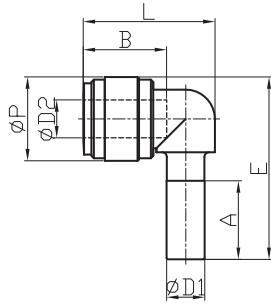

Fluidfit™ Push-to-Connect Fittings

Plug-In Stem Elbow Adapter - HLJ

Plug-In Stem Elbow Adapters feature a push-to-connect stem with a push-to-connect port arranged 90° apart.