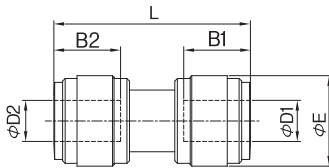

Fluidfit™: Union Fittings

Union Straight (Reducers Included) - HUC

Union Straight Fittings feature two opposing push-to-connect ports.