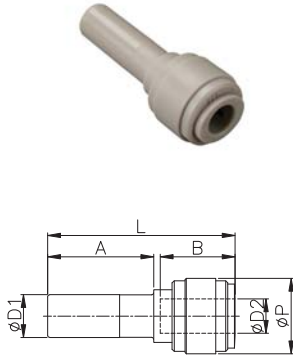

Fluidfit™ Push-to-Connect Fittings

Plug-In Tube Reducer - HGJ

Plug-In Tube Reducers feature a push-to-connect Insert stem with an opposing push-to-connect port of a different size.

Fractional Tube Sizes

Model	Stem OD	Tube OD	Package Qty.	Stock	Width	Length	Weight	Color
HGJ1/4-5/32	1/4"	5/32"	10	Yes	0.51" (13.2mm)	1.44" (36.7mm)	0.08oz (2.40g)	Natural
HGJ5/16-1/4	5/16"	1/4"	10	Yes	0.61" (15.5mm)	1.59" (40.6mm)	0.11oz (3.40g)	Natural
HGJ3/8-1/4	3/8"	1/4"	5	Yes	0.69" (17.6mm)	1.72" (43.9mm)	0.16oz (4.70g)	Natural
HGJ3/8-5/16		5/16"				1.74" (44.3mm)		
HGJ1/2-3/8	1/2"	3/8"	5	Yes	0.78" (20.0mm)	2.03" (51.7mm)	0.25oz (7.10g)	Natural

Metric Tube Sizes

Model	Stem OD	Tube OD	Package Qty.	Stock	Width	Length	Weight	Color
HGJ0604	6mm	4mm	10	No	0.41" (10.5mm)	1.44" (36.7mm)	0.08oz (2.40g)	Black
HGJ0804	8mm	4mm	10	No	0.61" (15.5mm)	0.88" (22.5mm)	0.13oz (3.70g)	Black
HGJ0806		6mm			0.41" (10.5mm)		0.12oz (3.50g)	
HGJ0810		10mm	5		0.78" (20.0mm)		0.19oz (5.40g)	
HGJ1006	10mm	6mm	5	No	0.49" (12.5mm)	0.97" (24.8mm)	0.18oz (5.20g)	Black
HGJ1008		8mm					0.17oz (5.10g)	
HGJ1208	12mm	8mm	N/A	No	0.78" (20.0mm)	1.16" (29.5mm)	0.25oz (7.30g)	Black
HGJ1210		10mm					0.24oz (6.90g)