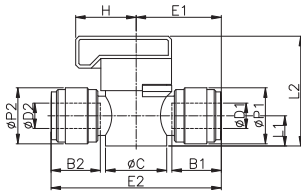

Fluidfit™ Push-to-Connect Fittings

Fluidfit™: Ball Valves

Ball Valves - HBVU

Ball Valves allow users to close off fluids in a circuit. Each ball valve features opposing push-to-connect ports.

Fractional Tube Sizes

Model	Tube OD	Package Qty.	Stock	Width	Length	Weight	Color
HBVU1/4-1/4	1/4"	3	Yes	2.03" (51.7mm)	1.35" (34.5mm)	0.56oz (16.0g)	Natural
HBVU5/16-5/16	5/16"	3	Yes	2.10" (53.5mm)	1.35" (34.5mm)	0.61oz (17.4g)	Natural
HBVU3/8-3/8	3/8"	2	Yes	2.48" (63.2mm)	1.66" (42.3mm)	1.02oz (29.0g)	Natural
HBVU1/2-1/2	1/2"	2	Yes	2.78" (70.8mm)	1.66" (42.3mm)	1.24oz (35.4g)	Natural

Metric Tube Sizes

Model	Tube OD	Package Qty.	Stock	Width	Length	Weight	Color
HBVU0606	6mm	5	No	2.03" (51.7mm)	1.01" (25.9mm)	0.56oz (16.0g)	Black
HBVU0808	8mm	5	No	2.10" (53.5mm)	1.05" (26.8mm)	0.61oz (17.4g)	Black
HBVU1010	10mm	2	No	2.48" (63.0mm)	1.24" (31.5mm)	1.02oz (29.0g)	Black
HBVU1212	12mm	2	No	2.77" (70.4mm)	1.38" (35.2mm)	1.24oz (35.4g)	Black