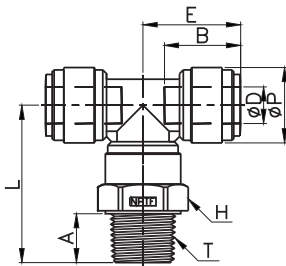

Fractional Tube Sizes

Model	Tube OD	Thread	Package Qty.	Stock	Hex	Length	Weight	Color
HRPT3/8-N03	3/8"	3/8" Male NPT	N/A	No	21.4mm	1.64" (41.8mm)	0.73oz (20.8g)	Natural

Male Swivel Run Tee - HRST

Male Swivel Run Tees feature a push-to-connect port opposed to a male swivel, both arranged 90° from a push-to-connect port.

Fractional Tube Sizes

Model	Tube OD	Thread	Package Qty.	Stock	Hex	Length	Weight	Color
HRST3/8-N03	3/8"	3/8" Male NPT	N/A	No	21.4mm	1.64" (41.8mm)	0.71oz (20.4g)	Natural