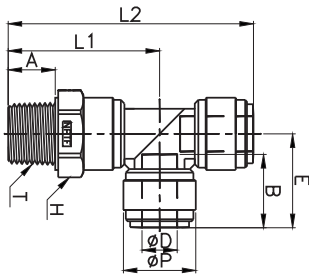

Fluidfit™ Push-to-Connect Fittings

Fluidfit™: Tee Fittings

Male Swivel Branch Tee - HRPT

Male Swivel Branch Tees feature opposing push-to-connect ports arranged 90° from a single male swivel thread.

Fractional Tube Sizes

Model	Tube OD	Thread	Package Qty.	Stock	Hex	Length	Weight	Color
HRPT3/8-N03	3/8"	3/8" Male NPT	N/A	No	21.4mm	1.64" (41.8mm)	0.73oz (20.8g)	Natural

Male Swivel Run Tee - HRST

Male Swivel Run Tees feature a push-to-connect port opposed to a male swivel, both arranged 90° from a push-to-connect port.

Fractional Tube Sizes

Model	Tube OD	Thread	Package Qty.	Stock	Hex	Length	Weight	Color
HRST3/8-N03	3/8"	3/8" Male NPT	N/A	No	21.4mm	1.64" (41.8mm)	0.71oz (20.4g)	Natural