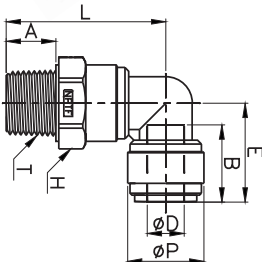

Fractional Tube Sizes

Model	Tube OD	Thread	Package Qty.	Stock	Hex	Length	Weight	Color
HRPL3/8-N03	3/8"	3/8" Male NPT	N/A	No	21.4mm	1.64" (41.8mm)	0.57oz (16.2g)	Natural