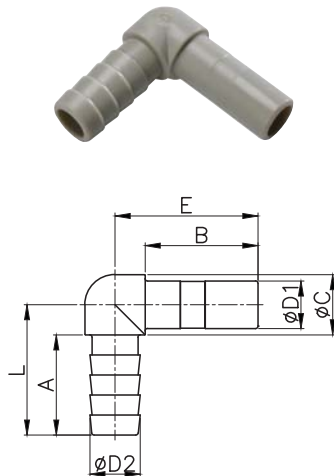

## Plug-In Tube Reducer - HGJ

Plug-In Tube Reducers feature a push-to-connect Insert stem with an opposing push-to-connect port of a different size.

### Fractional Tube Sizes

Model	Stem OD	Tube OD	Package Qty.	Stock	Width	Length	Weight	Color
HGJ1/4-5/32	1/4"	5/32"	10	Yes	0.51" (13.2mm)	1.44" (36.7mm)	0.08oz (2.40g)	Natural
HGJ5/16-1/4	5/16"	1/4"	10	Yes	0.61" (15.5mm)	1.59" (40.6mm)	0.11oz (3.40g)	Natural
HGJ3/8-1/4	3/8"	1/4"	5	Yes	0.69" (17.6mm)	1.72" (43.9mm)	0.16oz (4.70g)	Natural
HGJ3/8-5/16		5/16"				1.74" (44.3mm)		
HGJ1/2-3/8	1/2"	3/8"	5	Yes	0.78" (20.0mm)	2.03" (51.7mm)	0.25oz (7.10g)	Natural

## Plug-In Barb Elbow – HLJB

Plug-In Barb Elbows feature an insert stem arranged 90° apart from a hose barb.