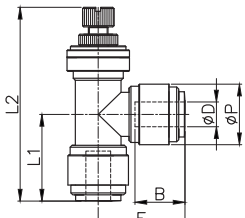

Fractional Tube Sizes

Model	Tube OD	Package Qty.	Stock	Hex	Length	Weight	Color
HSLU1/4-1/4	1/4"	5	No	16mm	1.95" (49.6mm)	0.71oz (20.3g)	Natural
HSLU3/8-3/8	3/8"	N/A	No	19mm	2.32" (59.1mm)	1.37oz (39.0g)	Natural