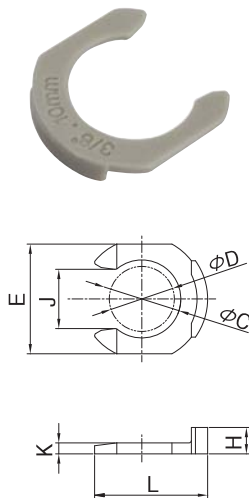

Fluidfit™: Locking Clips

Locking Clips - HCP

Locking Clips allow users to secure the release ring of any push-to-connect fitting, providing a layer of security in preventing unwanted disconnection.