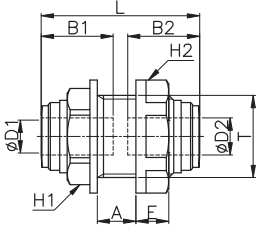

Fluidfit™ Push-to-Connect Fittings

Fluidfit™: Bulkhead Fittings

Bulkhead Union (Reducers Included) - HMM

Bulkhead Union Fittings allow for passage through a partition or panel by connecting two tubes together.