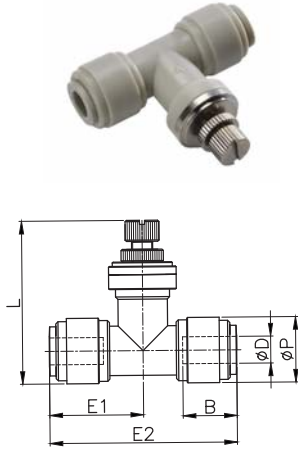

Fluidfit™ Push-to-Connect Fittings

Branch Style Flow Control – HSTU

Branch Style Flow Controls feature two push to connect ports arranged 90° apart.