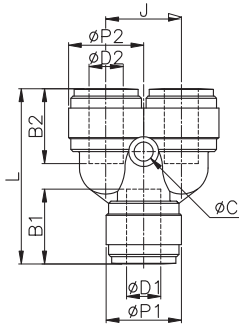

Fluidfit™ Push-to-Connect Fittings

Equal Union Y (Reducers Included) – HUY

Equal Union Y Fittings provide two parallel push-to-connect ports, with a third opposing port.

Fractional Tube Sizes

Model	Tube 1 OD	Tube 2 OD	Package Qty.	Stock	Diameter	Length	Weight	Color
HUY5/32-5/32	5/32"	5/32"	10	Yes	1.08" (27.6mm)	1.32" (33.7mm)	0.23oz (6.70g)	Natural
HUY3/16-3/16	3/16"	3/16"	5	Yes	1.08" (27.6mm)	1.34" (34.1mm)	0.23oz (6.80g)	Natural
HUY1/4-1/4	1/4"	1/4"	5	Yes	1.22" (31.0mm)	1.52" (38.8mm)	0.31oz (8.80g)	Natural
HUY5/16-5/16	5/16"	5/16"	5	Yes	1.38" (35.2mm)	1.61" (41.0mm)	0.41oz (11.8g)	Natural
HUY3/8-3/8	3/8"	3/8"	3	Yes	1.57" (40.0mm)	1.82" (46.4mm)	0.58oz (16.7g)	Natural
HUY1/2-1/2	1/2"	1/2"	2	Yes	1.81" (46.0mm)	2.23" (56.8mm)	0.88oz (25.1g)	Natural

Metric Tube Sizes

Model	Tube 1 OD	Tube 2 OD	Package Qty.	Stock	Diameter	Length	Weight	Color
HUY0404	4mm	4mm	10	No	1.08" (27.6mm)	1.32" (33.7mm)	0.23oz (6.70g)	Black
HUY0606	6mm	6mm	5	No	1.22" (31.0mm)	1.52" (38.8mm)	0.32oz (9.20g)	Black
HUY0808	8mm	8mm	5	No	1.38" (35.2mm)	1.61" (41.0mm)	0.40oz (11.6g)	Black
HUY1008	10mm	8mm	3	No	1.57" (40.0mm)	1.80" (45.9mm)	0.59oz (16.8g)	Black
HUY1010	10mm	10mm	3	No	1.57" (40.0mm)	1.81" (46.2mm)	0.56oz (16.0g)	Black
HUY1212	12mm	12mm	2	No	1.81" (46.0mm)	2.22" (56.4mm)	0.92oz (26.3g)	Black