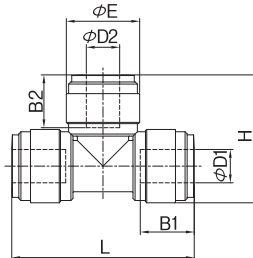

Metric Tube Sizes

Model	Tube 1 OD	Tube 2 OD	Package Qty.	Stock	Diameter	Length	Weight	Color
HUL0404	4mm	4mm	10	No	0.51" (13.2mm)	0.96" (24.5mm)	0.13oz (3.90g)	Black
HUL0606	6mm	6mm	10	No	0.59" (15.0mm)	1.08" (27.6mm)	0.17oz (5.10g)	Black
HUL0806	8mm	6mm	5	No	0.69" (17.6mm)	1.19" (30.3mm)	0.27oz (7.70g)	Black
HUL0808		8mm			0.69" (17.6mm)	1.20" (30.7mm)	0.26oz (7.60g)	
HUL1010	10mm	10mm	5	No	0.78" (20.0mm)	1.41" (35.8mm)	0.35oz (10.2g)	Black
HUL1212	12mm	12mm	3	No	0.90" (23.0mm)	1.70" (43.2mm)	0.57oz (16.4g)	Black