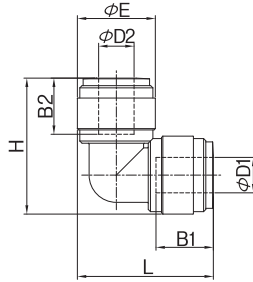

Fluidfit™ Push-to-Connect Fittings

Union Elbows (Reducers Included) - HUL

Union Elbow Fittings feature two push-to-connect ports arranged at 90°.