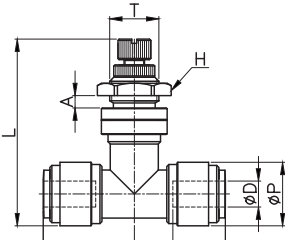

Fluidfit™ Push-to-Connect Fittings

Panel Mount Branch Style Flow Control - HSTB

Panel Mount Branch Style Flow Controls feature two opposing push to connect ports. A panel mounting nut enables users to install within an enclosure.