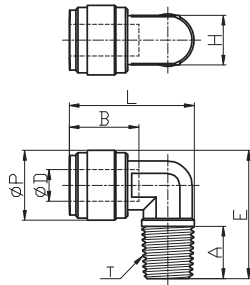

Fluidfit™ Push-to-Connect Fittings

Fluidfit™: Threaded Elbow Fittings

Rigid Male Elbow – HPL

Rigid Male Elbows feature a male thread arranged 90° from a push-to-connect port.

Fractional Tube Sizes

Model	Tube OD	Thread	Package Qty.	Stock	Hex	Length	Weight	Color
HPL5/32-N01	5/32"	1/8" Male NPT	10	Yes	7/16"	1.00" (25.4mm)	0.17oz (4.90g)	Natural
HPL3/16-N01	3/16"	1/8" Male NPT	10	Yes	7/16"	1.00" (25.6mm)	0.16oz (4.70g)	Natural
HPL1/4-N01	1/4"	1/8" Male NPT	10	Yes	7/16"	1.00" (25.6mm)	0.14oz (4.20g)	Natural
HPL1/4-N02		1/4" Male NPT	5			1.06" (27.0mm)	0.20oz (5.70g)	
HPL1/4-N03		3/8" Male NPT	5			1.13" (28.9mm)	0.25oz (7.10g)	
HPL5/16-N02	5/16"	1/4" Male NPT	5	Yes	9/16"	1.23" (31.4mm)	0.31oz (9.00g)	Natural
HPL5/16-N03		3/8" Male NPT				1.31" (33.5mm)	0.36oz (10.3g)	
HPL3/8-N02	3/8"	1/4" Male NPT	5	Yes	9/16"	1.25" (31.8mm)	0.30oz (8.60g)	Natural
HPL3/8-N03		3/8" Male NPT				1.33" (33.9mm)	0.34oz (9.90g)	
HPL1/2-N03	1/2"	3/8" Male NPT	3	Yes	11/16"	1.56" (39.7mm)	0.46oz (13.3g)	Natural
HPL1/2-N04		1/2" Male NPT				1.63" (41.5mm)	0.57oz (16.2g)	
HPC3/8-N01	3/8"	1/8" Male NPT	5	Yes	13/16"	1.19" (30.4mm)	0.23oz (6.70g)	Natural
HPC3/8-N02		1/4" Male NPT				1.35" (34.3mm)	0.27oz (7.90g)	
HPC3/8-N03		3/8" Male NPT				1.17" (29.9mm)	0.26oz (7.50g)	
HPC3/8-N04		1/2" Male NPT			7/8"	1.33" (33.9mm)	0.38oz (11.0g)	
HPC1/2-N03	1/2"	3/8" Male NPT	5	Yes	31/32"	1.51" (38.4mm)	0.41oz (11.7g)	Natural
HPC1/2-N04		1/2" Male NPT				1.49" (37.9mm)	0.44oz (12.7g)	

Metric Tube Sizes