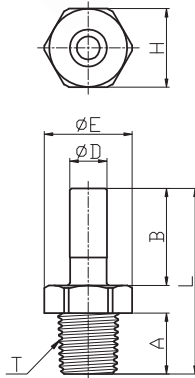

Fluidfit™: Plug-In Fittings

Straight Plug-In Stem Adapter - HCJ

Straight Plug-In Stem Adapters feature a push-to-connect stem opposing a male thread.

Fractional Tube Sizes

Model	Tube OD	Thread	Package Qty.	Stock	Hex	Length	Weight	Color
HCJ5/32-N01	5/32"	1/8" Male NPT	10	Yes	1/2"	1.30" (33.1mm)	0.06oz (1.90g)	Natural
HCJ5/32-N02		1/4" Male NPT			5/8"	1.46" (37.2mm)	0.12oz (3.60g)	
HCJ3/16-N01	3/16"	1/8" Male NPT	10	Yes	1/2"	1.30" (33.1mm)	0.07oz (2.00g)	Natural
HCJ1/4-N01	1/4"	1/8" Male NPT	10	Yes	1/2"	1.34" (34.1mm)	0.07oz (2.10g)	Natural
HCJ1/4-N02		1/4" Male NPT			5/8"	1.50" (38.2mm)	0.13oz (3.80g)	
HCJ5/16-N01	5/16"	1/8" Male NPT	10	Yes	1/2"	1.38" (35.1mm)	0.09oz (2.80g)	Natural
HCJ5/16-N02		1/4" Male NPT			5/8"	1.54" (39.2mm)	0.13oz (3.90g)	
HCJ5/16-N03		3/8" Male NPT			3/4"	1.58" (40.3mm)	0.20oz (5.90g)	
HCJ3/8-N02	3/8"	1/4" Male NPT	5	Yes	5/8"	1.66" (42.2mm)	0.15oz (4.50g)	Natural
HCJ3/8-N03		3/8" Male NPT			3/4"	1.70" (43.3mm)	0.22oz (6.50g)	
HCJ1/2-N03	1/2"	3/8" Male NPT	5	Yes	3/4"	1.86" (47.3mm)	0.24oz (6.90g)	Natural
HCJ1/2-N04		1/2" Male NPT			15/16"	2.01" (51.3mm)	0.40oz (11.4g)	

Metric Tube Sizes

Model	Tube OD	Thread	Package Qty.	Stock	Hex	Length	Weight	Color	
HCJ04R01	4mm	1/8" Male BSPT (R)	10	No	13mm	1.30" (33.1mm)	0.06oz (1.80g)	Black	
HCJ04R02		1/4" Male BSPT (R)			17mm	1.46" (37.1mm)	0.12oz (3.50g)		
HCJ06R01	6mm	1/8" Male BSPT (R)	10	No	13mm	1.36" (34.6mm)	0.07oz (2.20g)	Black	
HCJ06R02		1/4" Male BSPT (R)			17mm	1.51" (38.6mm)	0.13oz (3.70g)		
HCJ08R01	8mm	1/8" Male BSPT (R)	10	No	13mm	1.42" (36.1mm)	0.07oz (2.20g)	Black	
HCJ08R02		1/4" Male BSPT (R)			5	17mm	1.57" (40.1mm)		0.13oz (3.80g)
HCJ08R03		3/8" Male BSPT (R)				21mm	1.59" (40.5mm)		0.18oz (5.30g)
HCJ10R02	10mm	1/4" Male BSPT (R)	5	No	17mm	1.69" (43.1mm)	0.15oz (4.50g)	Black	
HCJ10R03		3/8" Male BSPT (R)			21mm	1.73" (44.0mm)	0.21oz (6.10g)		
HCJ10R04		1/2" Male BSPT (R)			3	24mm	1.85" (47.0mm)		0.34oz (9.70g)
HCJ12R03	12mm	3/8" Male BSPT (R)	5	No	21mm	1.88" (48.0mm)	0.23oz (6.80g)	Black	
HCJ12R04		1/2" Male BSPT (R)			3	24mm	2.00" (51.0mm)		0.35oz (10.2g)