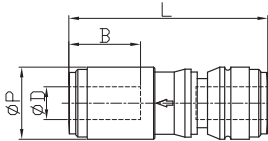

Fluidfit™: Check-Valve Fittings

Check-Valve Fittings - HCVU

Check-Valve Fittings prevent the return of fluids in a circuit. Each check valve features opposing push-to-connect ports.